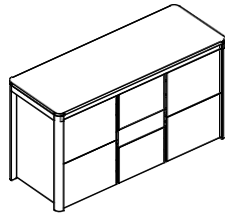

# Quadrant Range

Functional sit-standing working surfaces with stylish rounded-corners

Desk  
1600W x 800D x 730H  
Ref: OLQUDK

Solid pedestal  
407W x 500D x 640H  
Ref: OLQUPD

High credenza without storage  
1600W x 600D x 876H  
Ref: OLQUCN

## Key features and description:

- Solid wood rounded-corner legs
- E0 top grade melamine panels
- Seating and standing work surfaces height
- Finger-pull drawers and doors with soft closing
- Complete 5 years manufacturer guarantee

Quadrant Range offers an alternative look with rounded corners and solid wood frame, providing durable structure. The standing height credenza increases users comfort, allowing to switch between sit and standing position and it is also available with or without storage underneath.