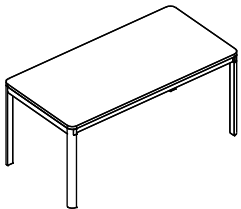

# Quadrant Range

Functional sit-standing working surfaces with stylish rounded-corners

Desk  
1600W x 800D x 730H  
Ref: OLQUDK

Solid pedestal  
407W x 500D x 640H  
Ref: OLQUPD

High credenza without storage  
1600W x 600D x 876H  
Ref: OLQUCN

## Key features and description:

- Solid wood rounded-corner legs
- E0 top grade melamine panels
- Seating and standing work surfaces height
- Finger-pull drawers and doors with soft closing
- Complete 5 years manufacturer guarantee

Quadrant Range offers an alternative look with rounded corners and solid wood frame, providing durable structure. The standing height credenza increases users comfort, allowing to switch between sit and standing position and it is also available with or without storage underneath.