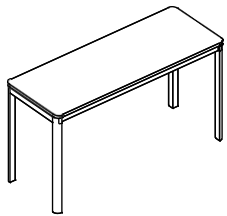

# Quadrant Range

Functional sit-standing working surfaces with stylish rounded-corners

Desk  
1600W x 800D x 730H  
Ref: OLQUDK

Solid pedestal  
407W x 500D x 640H  
Ref: OLQUPD

High credenza without storage  
1600W x 600D x 876H  
Ref: OLQUCN

## Key features and description:

- Solid wood rounded-corner legs
- E0 top grade melamine panels
- Seating and standing work surfaces height
- Finger-pull drawers and doors with soft closing
- Complete 5 years manufacturer guarantee

Quadrant Range offers an alternative look with rounded corners and solid wood frame, providing durable structure. The standing height credenza increases users comfort, allowing to switch between sit and standing position and it is also available with or without storage underneath.