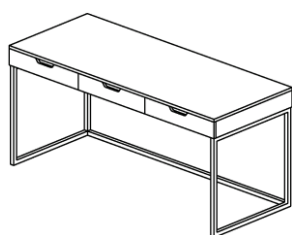

Birmingham Home Office Range

Charming total black SOHO design

Desk with drawers
1600W x 650D x 750H
Ref: OLBRDK1600

Mobile pedestal
420W x 420D x 515H
Ref: OLBRMP3D

Credenza
900W x 450D x 750H
Ref: OLBRTC900

Key features and description:

- EO top grade melamine panels
- Handy desk drawers
- Powder coated metal frame
- Tambour door withlock
- Complete 5 years manufacturer guarantee

The Birmingham Range is a practical and stylish home office design that provides both professional office environment and modern home-office style, combining quality melamine panels with powder coated steel frame. Clever feature such as the open-air top shelve and the underneath desk drawers allow you to make the most of your work space with an elegant home office design.