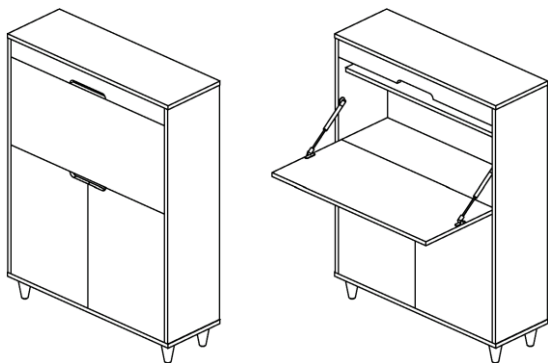

Baleno Home Office Desk & Storage Cabinet

Temporal desk with storage to work at home

Cabinet
900W x 300D x 1200H
Ref: BACA900

Key features and description:

- EO top grade melamine panels
- Vast color choice combination
- Scratch resistant material finish
- Easy to assemble design
- Complete 5 years manufacturer guarantee

The Baleno Desk & Storage Cabinet provides you both storage space and temporal 600mm depth desk that you can use for occasional work at home.